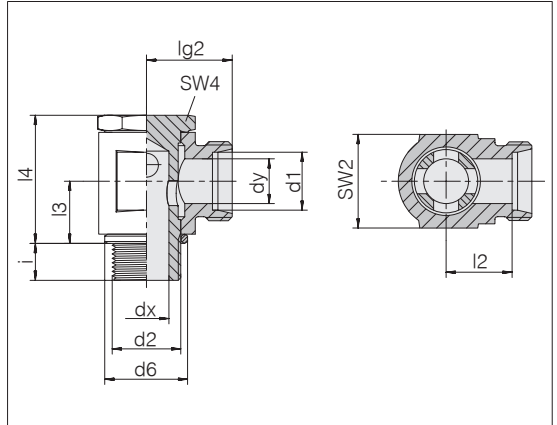

Banjo couplings

Standard design

Male thread: metric fine thread, parallel
 For threaded bores: ISO 9974-1 (Form N - narrow)
 Sealing type: Seal-edge ring (Form B)

Tube coupling: 24° in acc. with ISO 8434-1